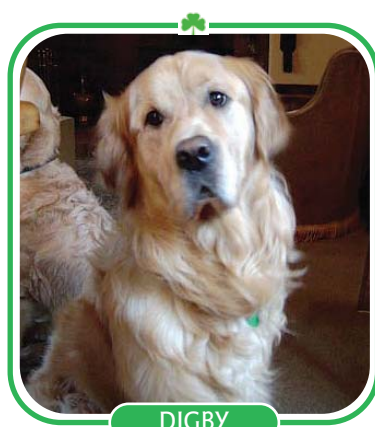

IRISH RETRIEVER RESCUE UK

SPONSOR A DOG

**These dogs, and more like them, have all been rescued
by Irish Retriever Rescue.
Now they help others by being sponsor dogs.**

ALICE

Alice came from a puppy farm. She was used extensively as a breeding bitch and was so terrified that she just crawled on her belly. Alice is now in a wonderful forever home where she has learnt to walk and run free like a normal dog again.

DIGBY

Digby has lost a leg. He has never let his disability bother him although it was clearly the reason why he was abandoned. Digby is now in a wonderful forever home together with lots of other lucky rescued animals and he is totally adored by everyone.

STEVIE

Stevie is blind. He was found by an ISPCA inspector in a dilapidated shed where he had spent much of his life alone. Despite this, he is exceptionally bright and is taking agility classes just like a normal dog - truly an inspiring ambassador for all disabled dogs.